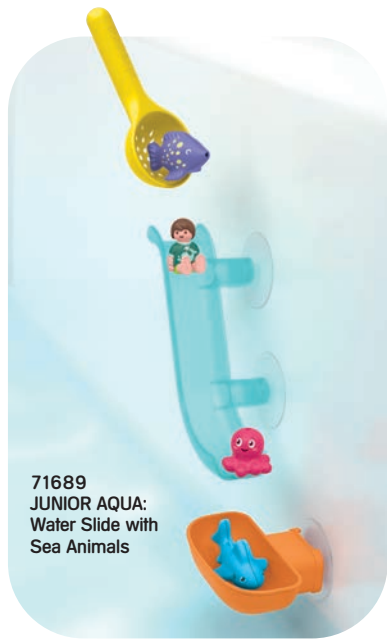

71459
JUNIOR & Disney:
Moana's Sail Boat

71460
JUNIOR & Disney:
Ariel's Shell Shower

71707
JUNIOR & Disney:
Mickey Mouse's
Boat Tour

71706
JUNIOR & Disney:
Minnie Mouse's Beach Trip

71705
JUNIOR & Disney:
Winnie the Pooh &
Piglet's Water Adventure

71704
JUNIOR & Disney:
Tigger's Rubber Boat Ride

playmobil JUNIOR AQUA

71687 JUNIOR AQUA: Water Seesaw with Boat

71689 JUNIOR AQUA: Water Slide with Sea Animals

1-4 JAHRE YEARS ANS

71688 JUNIOR AQUA: Water Wheel with Baby Shark