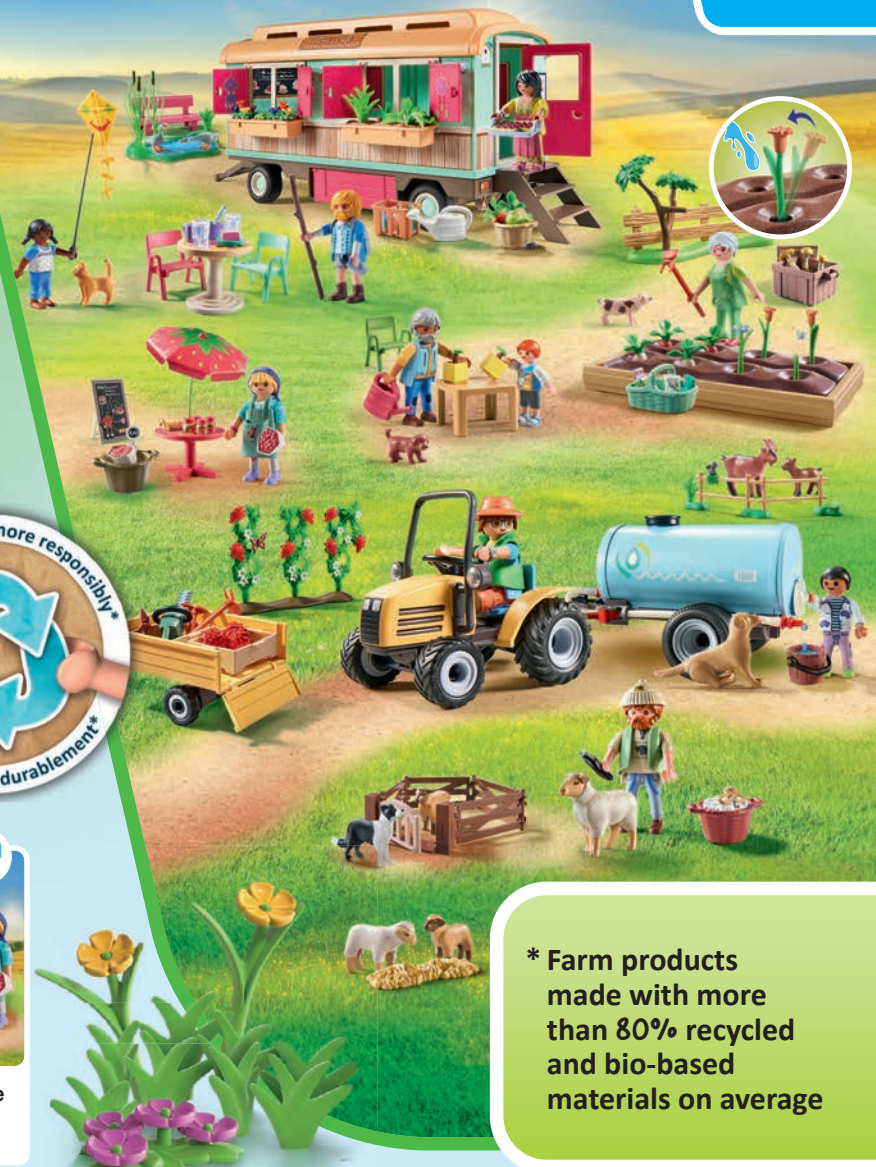

71444 Young Shepherd with Flock of Sheep

71443 Vegetable Garden with Grandparents

71445 Homemade Strawberry Jam Stall

71441 Cosy Train Café with Vegetable Garden

71442 Tractor with Trailer and Water Tank

* Farm products made with more than 80% recycled and bio-based materials on average

playmobil®

A TURBULENT DAY ON THE FARM!

It's really busy on the organic farm today!
 It's not easy to keep track of everything, is it? How are you doing?
Here you can test whether your eagle eyes really don't miss anything!