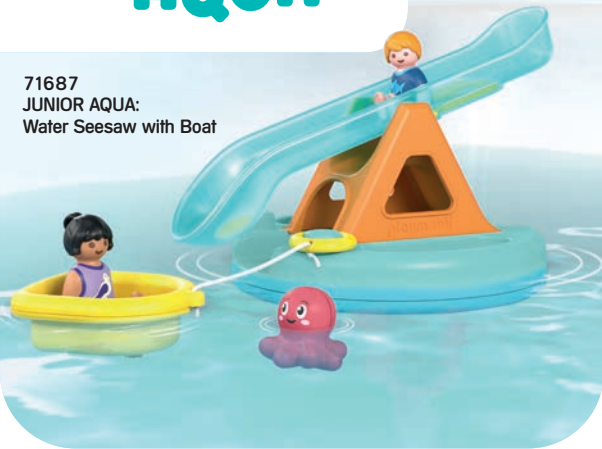

71459
JUNIOR & Disney:
Moana's Sail Boat

71460
JUNIOR & Disney:
Ariel's Shell Shower

71707
JUNIOR & Disney:
Mickey Mouse's
Boat Tour

71706
JUNIOR & Disney:
Minnie Mouse's Beach Trip

71705
JUNIOR & Disney:
Winnie the Pooh &
Piglet's Water Adventure

71704
JUNIOR & Disney:
Tigger's Rubber Boat Ride

playmobil JUNIOR AQUA

71687 JUNIOR AQUA: Water Seesaw with Boat

71689 JUNIOR AQUA: Water Slide with Sea Animals

1-4 JAHRE YEARS ANS

71688 JUNIOR AQUA: Water Wheel with Baby Shark