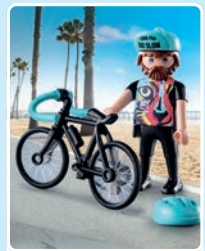

71478 Road Cyclist Paul